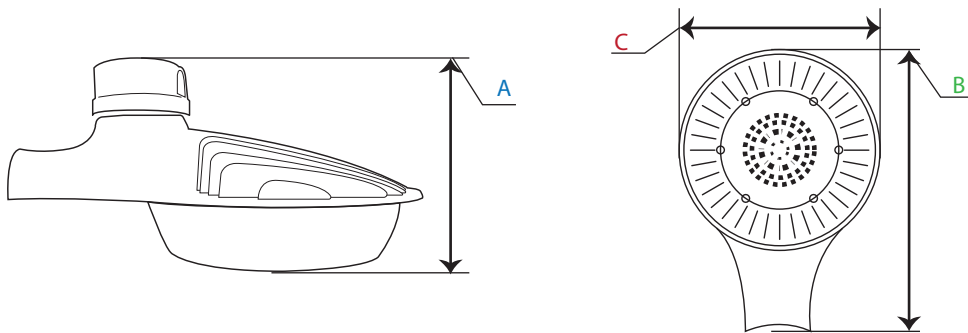

DXPRO

The DXpro LED Yard & Barn fixture instantly saves up to 80% of your lighting cost, is super bright, maintenance-free and easy to install, featuring the latest technology in solid state lighting for a long life of efficiency and high quality light. The sturdy but light body performs a silicone gasket which prevents leakage, making it suitable for Heavy Conditions like sleet, snow, rain, dust, heat and even salt mist environments, providing more than 50,000 hours lifespan. Our DXpro LED Yard & Barn Lamp is your perfect choice for outdoor facilities, building walls and home yard or garage lighting.

PARAMETERS

PART NO	TLWMI505YYZZ
Power consumption	50W
Viewing angle	120°
Lumen	5,000 Lm
Light efficacy	100Lm/W
CRI	>80
Connector	Power Cord
Color temperature	5,000K
Lifespan	50,000h
Voltage	120-277 VAC 50/60HZ
Power Factor	≥0.90
Working Temperature	-22°F ~ 104°F
IP	65

DIMENSIONS

A	8in
B	13.4in
C	9.4in